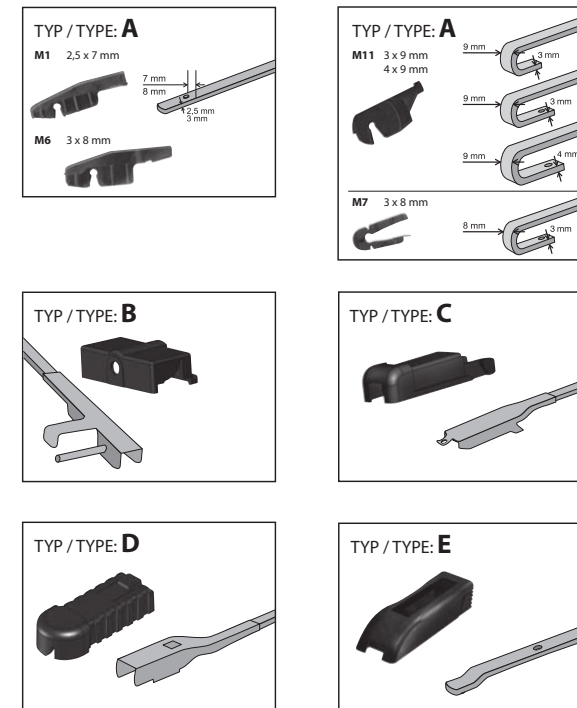

ADAPTORY DO PIÓR PŁASKICH
ADAPTORS FOR FLAT WIPER BLADES