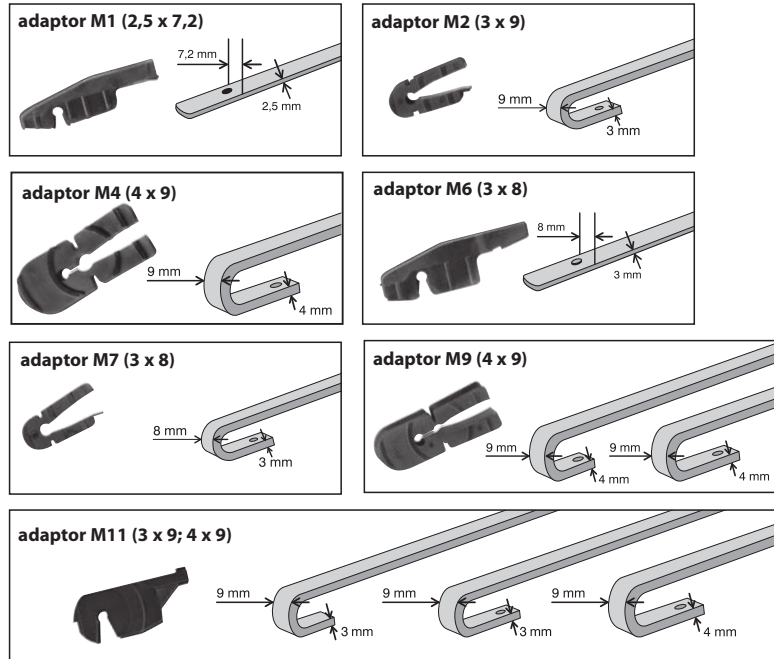

ADAPTORY DO PIÓR STANDARD – SAMOCHODY OSOBOWE
ADAPTORS – PASSENGER CARS